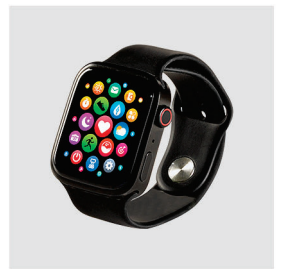

# MOBILE ACCESSORIES

**SUPERSONIC 37.834.10**  
FOLDABLE BLUETOOTH  
HEADPHONES

**STAGE 37.835.10**  
FOLDABLE BLUETOOTH  
HEADPHONES

**SOUND 37.829.90**  
WIRELESS STEREO  
EARBUDS

**SPEED 37.695.10**  
CAR PHONE HOLDER  
AND WIRELESS CHARGER

**ENERGY ECO 37.694.10**  
USB CHARGING CABLE  
3 IN 1

**STRING 37.696.10**  
USB CHARGING CABLE  
3 IN 1

**NEO 37.840.10**  
SMART WATCH

**MATRIX 37.839.10**  
SMART WATCH

**SOURCE 37.689.10**  
CAR PHONE HOLDER  
AND WIRELESS CHARGER