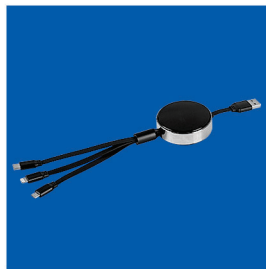

# MOBILE ACCESSORIES

**SUPERSONIC 37.834.10**  
FOLDABLE BLUETOOTH  
HEADPHONES

**STAGE 37.835.10**  
FOLDABLE BLUETOOTH  
HEADPHONES

**SOUND 37.829.90**  
WIRELESS STEREO  
EARBUDS

**SPEED 37.695.10**  
CAR PHONE HOLDER  
AND WIRELESS CHARGER

**ENERGY ECO 37.694.10**  
USB CHARGING CABLE  
3 IN 1

**STRING 37.696.10**  
USB CHARGING CABLE  
3 IN 1

**NEO 37.840.10**  
SMART WATCH

**MATRIX 37.839.10**  
SMART WATCH

**SOURCE 37.689.10**  
CAR PHONE HOLDER  
AND WIRELESS CHARGER