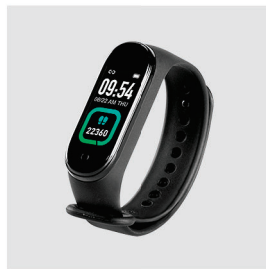

# MOBILE ACCESSORIES

**SUPERSONIC 37.834.10**  
FOLDABLE BLUETOOTH  
HEADPHONES

**STAGE 37.835.10**  
FOLDABLE BLUETOOTH  
HEADPHONES

**SOUND 37.829.90**  
WIRELESS STEREO  
EARBUDS

**SPEED 37.695.10**  
CAR PHONE HOLDER  
AND WIRELESS CHARGER

**ENERGY ECO 37.694.10**  
USB CHARGING CABLE  
3 IN 1

**STRING 37.696.10**  
USB CHARGING CABLE  
3 IN 1

**NEO 37.840.10**  
SMART WATCH

**MATRIX 37.839.10**  
SMART WATCH

**SOURCE 37.689.10**  
CAR PHONE HOLDER  
AND WIRELESS CHARGER