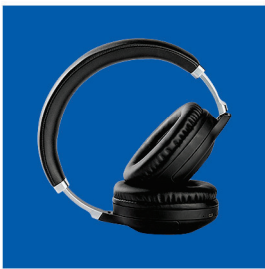

# MOBILE ACCESSORIES

**SUPERSONIC 37.834.10**  
FOLDABLE BLUETOOTH  
HEADPHONES

**STAGE 37.835.10**  
FOLDABLE BLUETOOTH  
HEADPHONES

**SOUND 37.829.90**  
WIRELESS STEREO  
EARBUDS

**SPEED 37.695.10**  
CAR PHONE HOLDER  
AND WIRELESS CHARGER