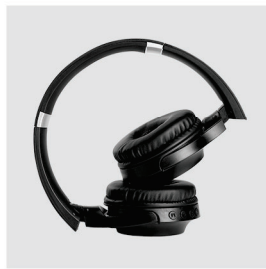

# MOBILE ACCESSORIES

**SUPERSONIC 37.834.10**  
FOLDABLE BLUETOOTH  
HEADPHONES

**STAGE 37.835.10**  
FOLDABLE BLUETOOTH  
HEADPHONES

**SOUND 37.829.90**  
WIRELESS STEREO  
EARBUDS

**SPEED 37.695.10**  
CAR PHONE HOLDER  
AND WIRELESS CHARGER

**ENERGY ECO 37.694.10**  
USB CHARGING CABLE  
3 IN 1

**STRING 37.696.10**  
USB CHARGING CABLE  
3 IN 1

**NEO 37.840.10**  
SMART WATCH

**MATRIX 37.839.10**  
SMART WATCH

**SOURCE 37.689.10**  
CAR PHONE HOLDER  
AND WIRELESS CHARGER