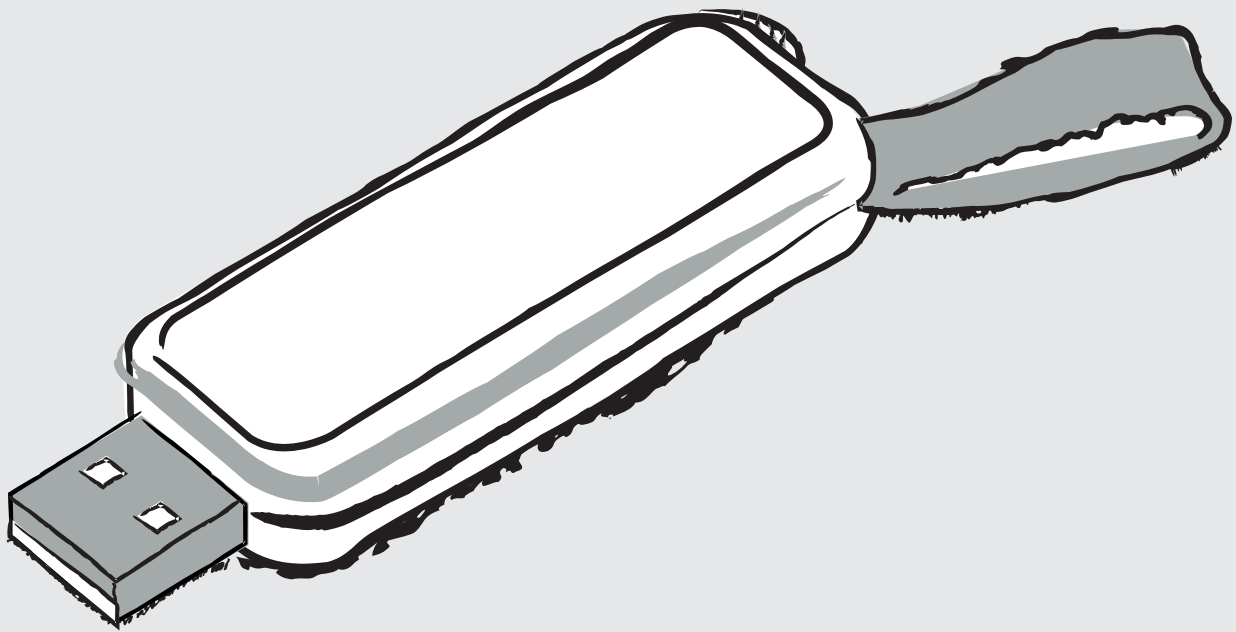

## *Did you know?*

USB 3.0 is most easily recognized by the characteristic blue color of the insert, unlike USB 2.0, when the insert is black.

## *for USB flash memory*

***Flux 37.638.10***

USB FLASH MEMORY, PLASTIC

Dimension: 23 x 57 x 11 mm

Recommended print dimension: 30 x 8 mm

Print type: laser engraving

## *What is USB 2.0?*

USB 2.0 was released in the year 2000, which is also referred to as Hi-Speed USB. It is the most common version of the USB standard that we use every day. The maximum transfer speed of USB 2.0 device is up to 480 Mbps.

## *What is USB 3.0?*

USB 3.0 was released in November 2008 and has gradually become the new standard for USB devices by providing a lot of improvements over USB 2.0. The major one is the data transfer rate. The data transfer rate of USB 3.0 is up to 5 Gbit/s, which is about 10 times faster than the USB 2.0 standard.